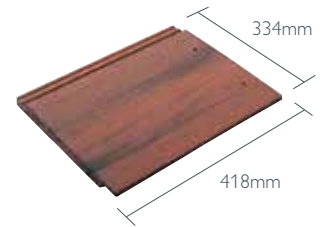

MINI STONEWOLD

One of our most flexible and economical concrete slate products, featuring interlocking edges for simple construction.

Mini Stonewold, Charcoal Grey,
Private House, Inverness

MINI STONEWOLD

A flat concrete slate that can be laid at pitches as low as 17.5° in both new build and reroofing projects.

KEY ADVANTAGES

- Low pitch capability
- Quick, simple installation reduces laid costs
- Range of eight natural colours

TECHNICAL DATA

Size (overall)	418 x 334mm
Minimum Pitch and Headlap	17.5° at 100mm headlap / 22.5° at 75mm headlap <small>(The minimum pitch is based on a maximum rafter length of 10 metres. For rafter lengths greater than this, please contact the Technical Solutions Hotline on 03708 702595)</small>
Maximum Pitch (subject to fixing specification)	90°
Minimum Headlap	75mm
Maximum Headlap	125mm
Minimum Gauge/Batten Spacing	293mm
Maximum Gauge/Batten Spacing	below 22.5° 318mm / 22.5° and over 343mm
Hanging Length (approx.)	397mm
Cover (all figures are net and do not allow for wastage)	
Linear cover of 1 slate	294mm
Covering capacity	10.7 slates/m ² at 318mm gauge / 9.9 slates/m ² at 343mm gauge
Weight	55kg/m ² at 318mm gauge / 51kg/m ² at 343mm gauge
per pallet, including pallet (approx.)	1.16 tonnes
per 1000	5.10 tonnes
Battens Required (at max. gauge)	2.92m/m ²
Batten Size	
Rafter centres up to 450mm	38 x 25mm
Rafter centres up to 600mm	50 x 25mm
Fixing Clips	Eaves, Verge, Valley & Slate Clips
Nail Size for Slates #	50 x 3.35mm (A/A)
Pallet Quantities	Slates per pallet 216 / Slates per pack 36 / Packs per pallet 6

COLOURS

30 Slate Grey **34** Terracotta **36** Tudor Brown **39** Farmhouse Red

52 Breckland Brown **53** Breckland Black **63** Black (Coated) **77** Charcoal Grey (Coated)