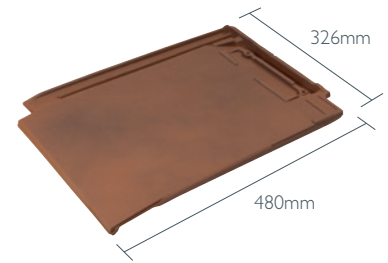

Westminster Slate is a high-performance clay roof covering in a choice of three classic colours.

Westminster Slate, City Black, Clay Universal Angle Ridge, Red South Cemey, Gloucestershire

WESTMINSTER SLATE

An elegant natural clay slate offering savings in both materials and labour. Simple and quick to install.

KEY ADVANTAGES

- Engineered clay slate with hidden interlock
- Tapered leading edge for an exceptionally thin appearance
- For pitches as low as 17.5°

TECHNICAL DATA

Size (overall)	480 x 326mm
Minimum Pitch	17.5°
<small>(The minimum pitch is based on a maximum rafter length of 10 metres. For rafter lengths greater than this, please contact the Technical Solutions Hotline on 03708 702595)</small>	
Maximum Pitch (subject to fixing specification)	90°
Minimum Headlap	110mm
Maximum Headlap	140mm
Minimum Gauge/Batten Spacing	340mm
Maximum Gauge/Batten Spacing	370mm
Hanging Length (approx)	452mm
Cover (all figures are net and do not allow for wastage)	
Linear cover of 1 slate	280mm
Covering capacity	9.7 slates/m ² at 370mm gauge
Weight	47.5kg/m ² at 370mm gauge
per pallet, including pallet (approx.)	1.05 tonnes
per 1000	4.9 tonnes
Battens Required (at max. gauge)	2.7m ²
Batten Size	
Rafter centres up to 450mm	38 x 25mm
Rafter centres up to 600mm	50 x 25mm
Fixing Clips	Eaves, Verge & Slate Clips
Nail Size for Slates [#]	55 x 2.65mm (S/S)
Pallet Quantities	Slates per pallet 210 / Slates per pack 5 / Packs per pallet 42