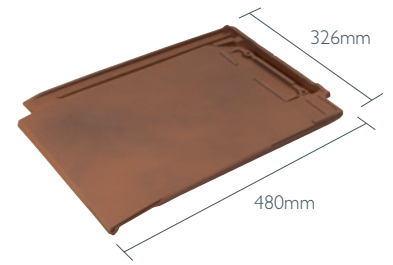

Westminster Slate is a high-performance clay roof covering in a choice of three classic colours.

Westminster Slate, City Black, Clay Universal Angle Ridge, Red South Cemey, Gloucestershire

WESTMINSTER SLATE

An elegant natural clay slate offering savings in both materials and labour. Simple and quick to install.

KEY ADVANTAGES

- Engineered clay slate with hidden interlock
- Tapered leading edge for an exceptionally thin appearance
- For pitches as low as 17.5°

TECHNICAL DATA

Size (overall)	480 x 326mm
Minimum Pitch	17.5°
<small>(The minimum pitch is based on a maximum rafter length of 10 metres. For rafter lengths greater than this, please contact the Technical Solutions Hotline on 03708 702595)</small>	
Maximum Pitch (subject to fixing specification)	90°
Minimum Headlap	110mm
Maximum Headlap	140mm
Minimum Gauge/Batten Spacing	340mm
Maximum Gauge/Batten Spacing	370mm
Hanging Length (approx)	452mm
Cover (all figures are net and do not allow for wastage)	
Linear cover of 1 slate	280mm
Covering capacity	9.7 slates/m ² at 370mm gauge
Weight	47.5kg/m ² at 370mm gauge
per pallet, including pallet (approx.)	1.05 tonnes
per 1000	4.9 tonnes
Battens Required (at max. gauge)	2.7m ²
Batten Size	
Rafter centres up to 450mm	38 x 25mm
Rafter centres up to 600mm	50 x 25mm
Fixing Clips	Eaves, Verge & Slate Clips
Nail Size for Slates [#]	55 x 2.65mm (S/S)
Pallet Quantities	Slates per pallet 210 / Slates per pack 5 / Packs per pallet 42