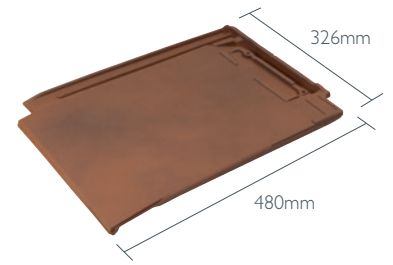

Westminster Slate is a high-performance clay roof covering in a choice of three classic colours.

Westminster Slate, City Black, Clay Universal Angle Ridge, Red South Cemey, Gloucestershire

### KEY ADVANTAGES

- Engineered clay slate with hidden interlock
- Tapered leading edge for an exceptionally thin appearance
- For pitches as low as 17.5°

### TECHNICAL DATA

<b>Size</b> (overall)	480 x 326mm
<b>Minimum Pitch</b>	17.5°
<small>(The minimum pitch is based on a maximum rafter length of 10 metres. For rafter lengths greater than this, please contact the Technical Solutions Hotline on 03708 702595)</small>	
<b>Maximum Pitch</b> (subject to fixing specification)	90°
<b>Minimum Headlap</b>	110mm
<b>Maximum Headlap</b>	140mm
<b>Minimum Gauge/Batten Spacing</b>	340mm
<b>Maximum Gauge/Batten Spacing</b>	370mm
<b>Hanging Length</b> (approx)	452mm
<b>Cover</b> (all figures are net and do not allow for wastage)	
Linear cover of 1 slate	280mm
Covering capacity	9.7 slates/m <sup>2</sup> at 370mm gauge
<b>Weight</b>	
47.5kg/m <sup>2</sup> at 370mm gauge	
per pallet, including pallet (approx.)	1.05 tonnes
per 1000	4.9 tonnes
<b>Battens Required</b> (at max. gauge)	
	2.7m <sup>2</sup>
<b>Batten Size</b>	
Rafter centres up to 450mm	38 x 25mm
Rafter centres up to 600mm	50 x 25mm
<b>Fixing Clips</b>	Eaves, Verge & Slate Clips
<b>Nail Size for Slates</b> <sup>#</sup>	55 x 2.65mm (S/S)
<b>Pallet Quantities</b>	Slates per pallet 210 / Slates per pack 5 / Packs per pallet 42