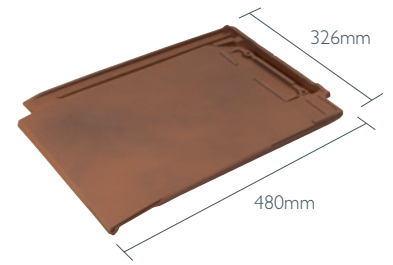

Westminster Slate is a high-performance clay roof covering in a choice of three classic colours.

Westminster Slate, City Black, Clay Universal Angle Ridge, Red South Cemey, Gloucestershire

WESTMINSTER SLATE

An elegant natural clay slate offering savings in both materials and labour. Simple and quick to install.

KEY ADVANTAGES

- Engineered clay slate with hidden interlock
- Tapered leading edge for an exceptionally thin appearance
- For pitches as low as 17.5°

TECHNICAL DATA

Size (overall)	480 x 326mm
Minimum Pitch	17.5°
<small>(The minimum pitch is based on a maximum rafter length of 10 metres. For rafter lengths greater than this, please contact the Technical Solutions Hotline on 03708 702595)</small>	
Maximum Pitch (subject to fixing specification)	90°
Minimum Headlap	110mm
Maximum Headlap	140mm
Minimum Gauge/Batten Spacing	340mm
Maximum Gauge/Batten Spacing	370mm
Hanging Length (approx)	452mm
Cover (all figures are net and do not allow for wastage)	
Linear cover of 1 slate	280mm
Covering capacity	9.7 slates/m ² at 370mm gauge
Weight	
47.5kg/m ² at 370mm gauge	
per pallet, including pallet (approx.)	1.05 tonnes
per 1000	4.9 tonnes
Battens Required (at max. gauge)	
	2.7m ²
Batten Size	
Rafter centres up to 450mm	38 x 25mm
Rafter centres up to 600mm	50 x 25mm
Fixing Clips	Eaves, Verge & Slate Clips
Nail Size for Slates #	55 x 2.65mm (S/S)
Pallet Quantities	Slates per pallet 210 / Slates per pack 5 / Packs per pallet 42