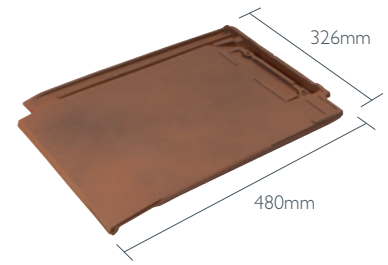

Westminster Slate is a high-performance clay roof covering in a choice of three classic colours.

Westminster Slate, City Black, Clay Universal Angle Ridge, Red South Cemey, Gloucestershire

### KEY ADVANTAGES

- Engineered clay slate with hidden interlock
- Tapered leading edge for an exceptionally thin appearance
- For pitches as low as 17.5°

### TECHNICAL DATA

<b>Size</b> (overall)	480 x 326mm
<b>Minimum Pitch</b>	17.5°
<small>(The minimum pitch is based on a maximum rafter length of 10 metres. For rafter lengths greater than this, please contact the Technical Solutions Hotline on 03708 702595)</small>	
<b>Maximum Pitch</b> (subject to fixing specification)	90°
<b>Minimum Headlap</b>	110mm
<b>Maximum Headlap</b>	140mm
<b>Minimum Gauge/Batten Spacing</b>	340mm
<b>Maximum Gauge/Batten Spacing</b>	370mm
<b>Hanging Length</b> (approx)	452mm
<b>Cover</b> (all figures are net and do not allow for wastage)	
Linear cover of 1 slate	280mm
Covering capacity	9.7 slates/m <sup>2</sup> at 370mm gauge
<b>Weight</b>	
47.5kg/m <sup>2</sup> at 370mm gauge	
per pallet, including pallet (approx.)	1.05 tonnes
per 1000	4.9 tonnes
<b>Battens Required</b> (at max. gauge)	
	2.7m <sup>2</sup>
<b>Batten Size</b>	
Rafter centres up to 450mm	38 x 25mm
Rafter centres up to 600mm	50 x 25mm
<b>Fixing Clips</b>	Eaves, Verge & Slate Clips
<b>Nail Size for Slates</b> #	55 x 2.65mm (S/S)
<b>Pallet Quantities</b>	Slates per pallet 210 / Slates per pack 5 / Packs per pallet 42