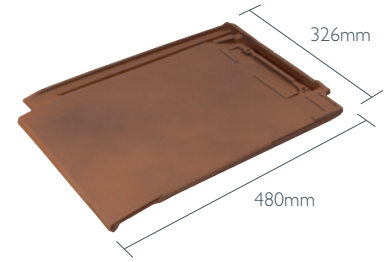

Westminster Slate is a high-performance clay roof covering in a choice of three classic colours.

Westminster Slate, City Black, Clay Universal Angle Ridge, Red South Cemey, Gloucestershire

WESTMINSTER SLATE

An elegant natural clay slate offering savings in both materials and labour. Simple and quick to install.

KEY ADVANTAGES

- Engineered clay slate with hidden interlock
- Tapered leading edge for an exceptionally thin appearance
- For pitches as low as 17.5°

TECHNICAL DATA

Size (overall)	480 x 326mm
Minimum Pitch	17.5°
<small>(The minimum pitch is based on a maximum rafter length of 10 metres. For rafter lengths greater than this, please contact the Technical Solutions Hotline on 03708 702595)</small>	
Maximum Pitch (subject to fixing specification)	90°
Minimum Headlap	110mm
Maximum Headlap	140mm
Minimum Gauge/Batten Spacing	340mm
Maximum Gauge/Batten Spacing	370mm
Hanging Length (approx)	452mm
Cover (all figures are net and do not allow for wastage)	
Linear cover of 1 slate	280mm
Covering capacity	9.7 slates/m ² at 370mm gauge
Weight	
47.5kg/m ² at 370mm gauge	
per pallet, including pallet (approx.)	1.05 tonnes
per 1000	4.9 tonnes
Battens Required (at max. gauge)	
	2.7m ²
Batten Size	
Rafter centres up to 450mm	38 x 25mm
Rafter centres up to 600mm	50 x 25mm
Fixing Clips	Eaves, Verge & Slate Clips
Nail Size for Slates #	55 x 2.65mm (S/S)
Pallet Quantities	Slates per pallet 210 / Slates per pack 5 / Packs per pallet 42